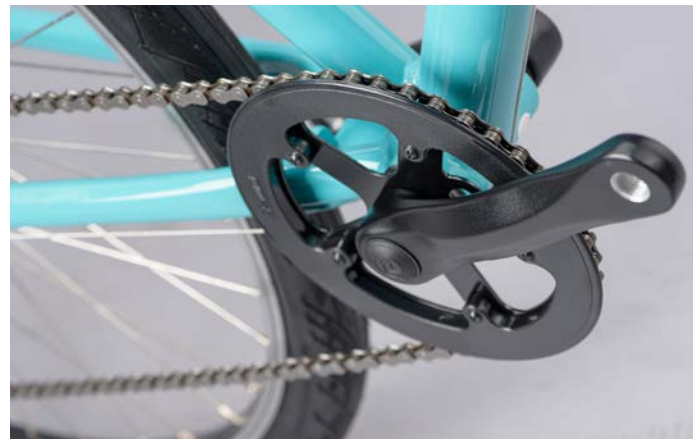

* The image above is for illustration purposes only. Ridgeback reserves the right to change spec, colour, features and price without prior warning.