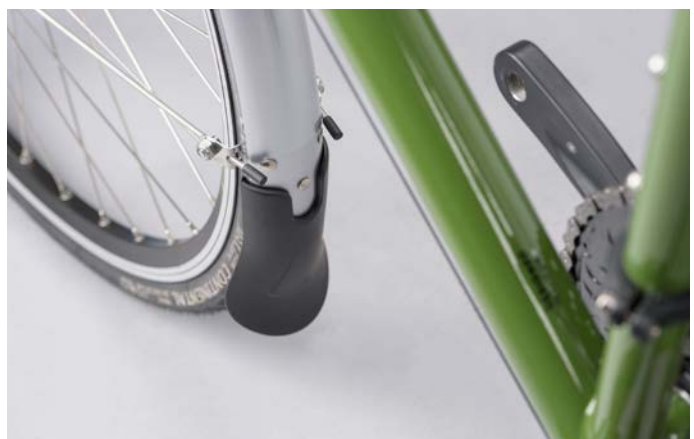

MOUNTS

Mudguard Mounts	Yes
Rack Mounts	Yes
Bottle Cage Mounts	Yes
Additional Mounts	Front Rack